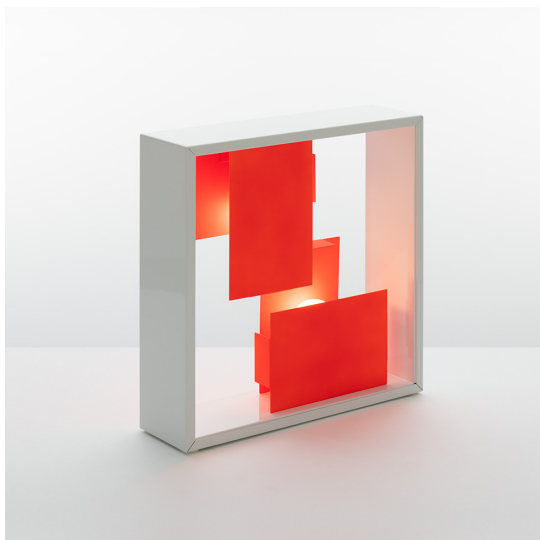

# Fato Bicolor - White/Coral

Gio Ponti

IP20      

## DESCRIPTION

A table or wall lamp, with geometrical metal screens creating light and dark, screened and clear, all enclosed in a square frame: it is both a light object and a lamp. A lighting sculpture with a strong styling connotation to the '60s. Structure in enamelled, folded and welded plate.

## FEATURES

- Article Code: **S0048010A02**
- Colour: **White/Coral**
- Installation: **WallTable**
- Material: **Steel**
- Series: **Design Collection, Modern Classic**
- Environment: **Indoor**
- Area contract: **Residential**
- Emission: **Indirect**
- design by: **Gio Ponti**

## DIMENSIONS

- Length: **cm 35**
- Width: **cm 35**
- Height: **cm 10**